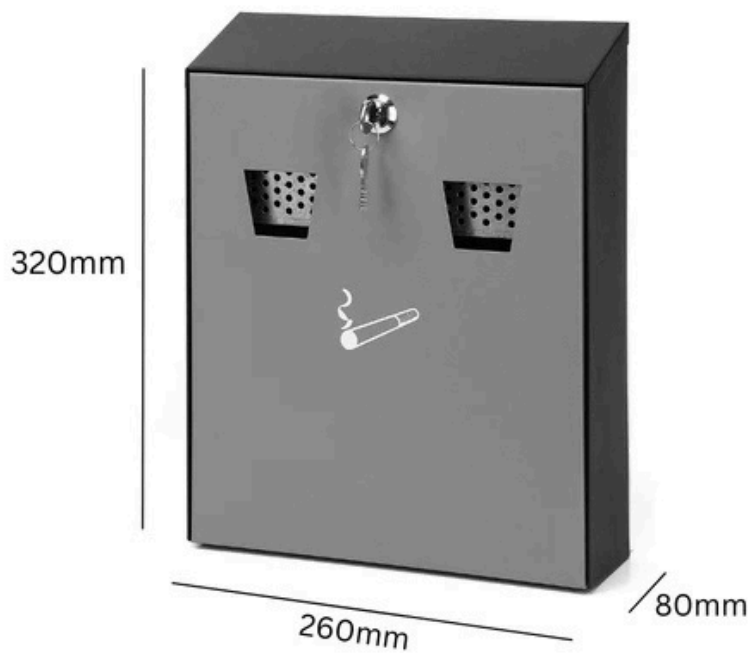

WALL MOUNTED CIGARETTE BIN

Made from Powder Coated Steel or Stainless Steel

Galvanised Steel Liner

Wall Fixings Not Included

TECHNICAL SPECIFICATIONS

WALL MOUNTED CIGARETTE BIN

FEATURES

- Manufactured from the finest quality materials, it is available in powder coated steel or stainless steel to complement both rural and urban environments, and each bin comes with a fire resistant metal liner to facilitate emptying and cleaning.
- Suitable for mounting on any flush wall surface, this Wall Mounted Cigarette Bin features two stubber plates to ensure that all cigarettes are fully extinguished before they enter the bin, and it has a lockable front access panel to prevent tampering.

SPECIFICATIONS

- Made from Powder Coated Steel or Stainless Steel.
- Space Saving Design.
- Galvanised Steel Liner.
- 2 Finishes to Choose From.
- Wall Fixings Not Included.