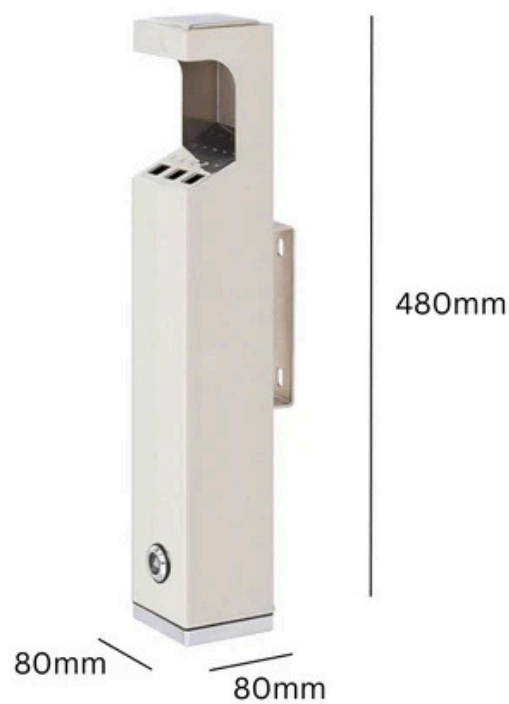

SQUARE WALL MOUNTED CIGARETTE BIN

Wall Mounting Bracket and Materials
Included

Made from Polished Stainless Steel

Lockable

TECHNICAL SPECIFICATIONS

SQUARE WALL MOUNTED CIGARETTE BIN

FEATURES

- Manufactured from premium quality polished stainless steel, it features a sloped stubber plate to ensure all cigarettes are fully extinguished, a strong wall bracket for mounting on any flush wall surface, and a neat rain cover to keep rainwater at bay.
- Supplied with a cleaning brush and all the necessary mounting materials to install it onsite, this fire resistant Square Wall Mounted Cigarette Bin is a great value solution for outdoor areas where smokers waste is a problem.

SPECIFICATIONS

- Wall Mounted Cigarette Bin.
- Made from Polished Stainless Steel.
- Wall Mounting Bracket and Materials Included.
- Stubber Plate.
- Cleaning Brush.
- Lockable.