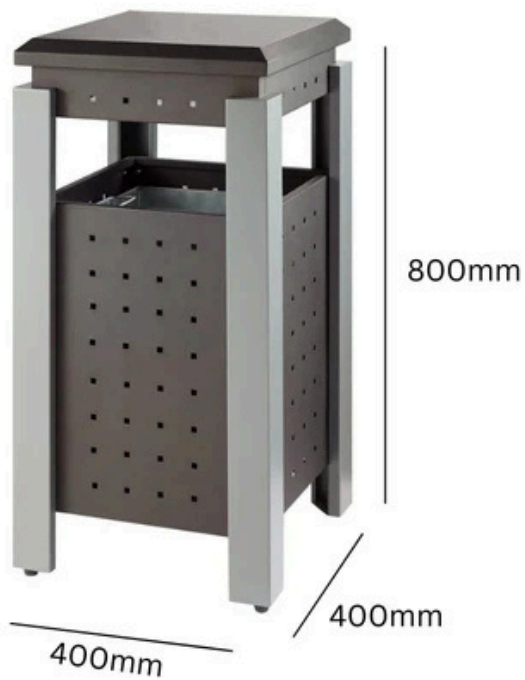

SQUARE OUTDOOR WASTE BIN

36L

36L
Capacity

Made from Powder Coated Steel

Weather Resistant

TECHNICAL SPECIFICATIONS

SQUARE OUTDOOR WASTE BIN

36L

FEATURES

- Equipped with four apertures to facilitate waste disposal from every angle, this Square Outdoor Litter Bin has a total capacity of 36 litres.
- Wide lid to keep rainwater at bay, and a contemporary design that will add a touch of class to both urban and rural landscapes.

SPECIFICATIONS

- Outdoor Litter Bin.
- Weather Resistant.
- Made from Powder Coated Steel.
- Galvanised Steel Liner.
- Modern Design.