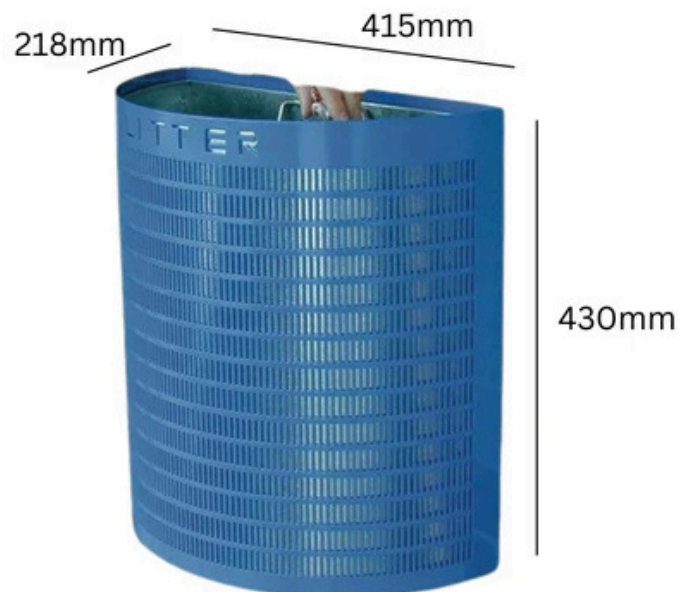

SEMI-CIRCULAR OPEN TOP LITTER BIN

**28L**

**28L**  
Capacity

Powder coated steel construction

Mountable on any flush wall surface

TECHNICAL SPECIFICATIONS

## SEMI-CIRCULAR OPEN TOP LITTER BIN **28L**

### FEATURES

- Manufactured from tough powder coated steel for improved weather resistance, these Semi-Circle Wall Mounted Litter Bins are suitable for use both indoors and out.
- Equipped with galvanised steel liners to facilitate emptying and cleaning.
- Each bin is imprinted with the word 'LITTER' to encourage correct use, and they can be purchased with or without an optional lid.

### SPECIFICATIONS

- Powder coated steel construction.
- 18 colour choices available.
- Optional Lid.
- Mountable on any flush wall surface.