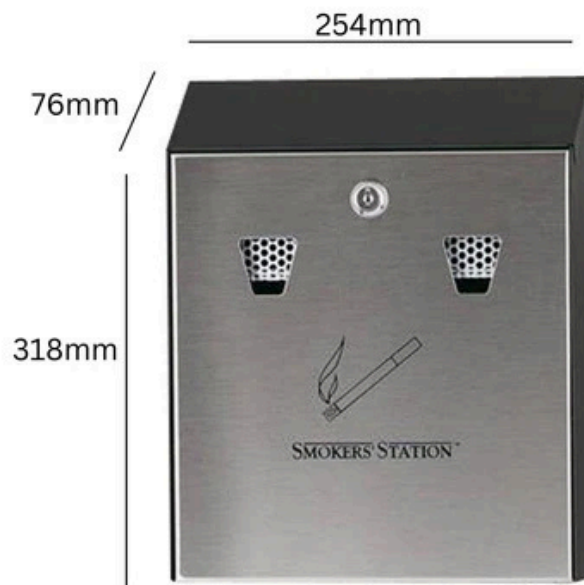

RUBBERMAID SMOKERS STATION

Made from Powder Coated Steel or Stainless Steel

Galvanised Steel Liner

Wall Fixings Not Included

TECHNICAL SPECIFICATIONS

RUBBERMAID SMOKERS STATION

FEATURES

- Mountable on any flush wall surface, this lightweight receptacle is available in your choice of powder coated steel or stainless steel, and it comes with a galvanised steel liner to facilitate emptying and cleaning.
- A space-saving solution for smaller outdoor areas, such as outside hotel receptions, office blocks, and government buildings.

SPECIFICATIONS

- Made from Powder Coated Steel or Stainless Steel.
- Space Saving Design.
- Galvanised Steel Liner.
- 2 Finishes to Choose From.
- Wall Fixings Not Included.