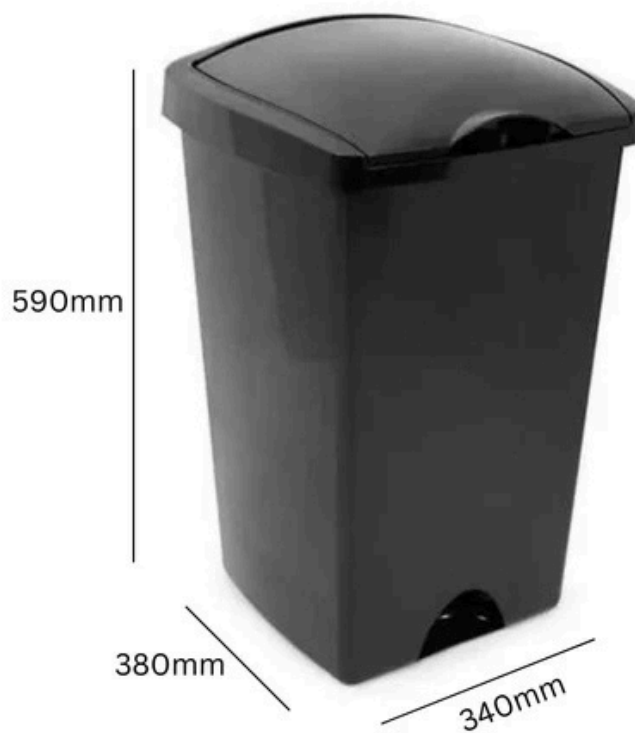

LIFT TOP RECYCLING BIN

48L

48L
Capacity

Available in black, red, yellow, green, and blue

Solid plastic construction

TECHNICAL SPECIFICATIONS

LIFT TOP RECYCLING BIN

48L

FEATURES

- Well-suited to offices, schools, and larger homes, that collect substantial amounts of recyclable waste.
- With its all-plastic construction, it is easy to clean, and thanks to its classic design, it complements all interiors and environments.
- Each bin comes with the recycling sticker of your choice and has a generous total capacity of 48 litres.
- Removable lid to aid emptying and cleaning, and slots firmly onto the top of the bin to hold the liner in place.

SPECIFICATIONS

- Solid plastic construction.
- Lift top lid with wide aperture for mess-free disposal.
- Lid secures bin liners in place.
- Available in black, red, yellow, green, and blue.
- Includes recycling sticker (12 options available).