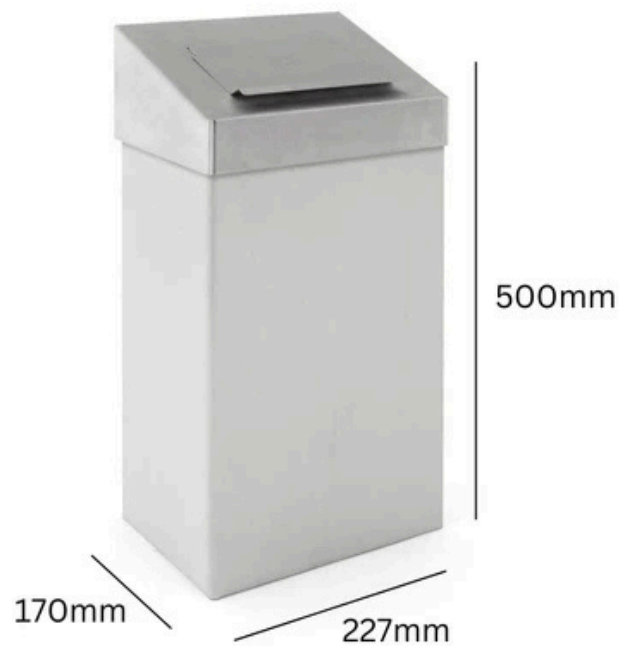

HYGI-TOP SANITARY WASTE BIN

**18L**

**18L**  
Capacity

Available in white or matt stainless steel finish

Can be Wall Mounted

TECHNICAL SPECIFICATIONS

## HYGI-TOP SANITARY WASTE BIN **18L**

### FEATURES

- Designed for daily use in public bathrooms, changing facilities, and medical centres, it is available in matt stainless steel or powder-coated aluminium, and it can be wall mounted to save floor space.
- Fire resistant and non-corrosive, the Hygi-Top Sanitary Waste Bin is fitted with anti-skid feet for added stability on slippery floor surfaces, and it has a generous capacity of 18 litres to limit the amount of emptying each day.

### SPECIFICATIONS

- Hygienic Sanitary Bin.
- Available in white or matt stainless steel finish.
- Self-Closing Aperture.
- Anti-Skid Rubber Feet.
- Can be Wall Mounted.