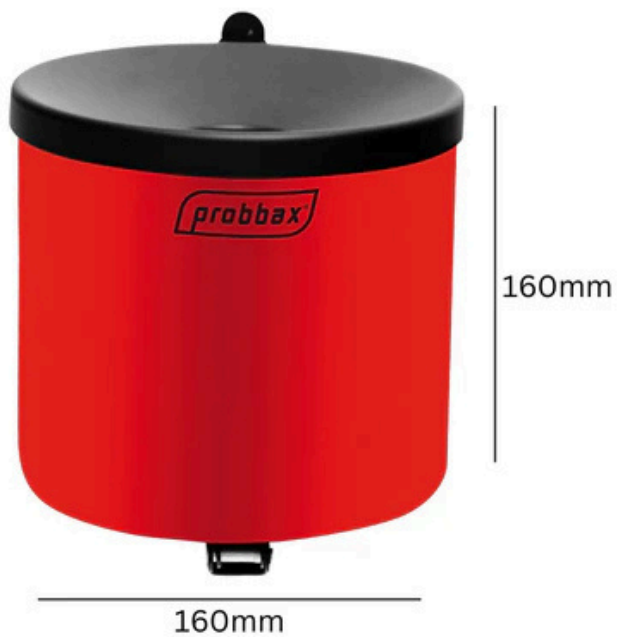

CIRCULAR WALL MOUNTED ASHTRAY

1.5L

1.5L
Capacity

Rust, weather and fire resistant

Wall mounting kit included

TECHNICAL SPECIFICATIONS

CIRCULAR WALL MOUNTED ASHTRAY

1.5L

FEATURES

- Manufactured from galvanised epoxy steel, a rust, weather, and fire-resistant metal that is designed to retain its smart appearance after many years outside, it is perfect for positioning outside offices, hospitals, public buildings, and professional business environments.
- Available in black or red, this 1.5 Litre Circular Wall Mounted Ashtray is equipped with a lid damper system to ensure that all cigarettes are completely extinguished before falling into the receptacle, and it comes with a wall mounting kit.

SPECIFICATIONS

- 1.5-litre capacity (approximately 450 cigarette butts).
- Rust, weather and fire resistant.
- Lid damper system.
- Available in black and red.
- Wall mounting kit included.