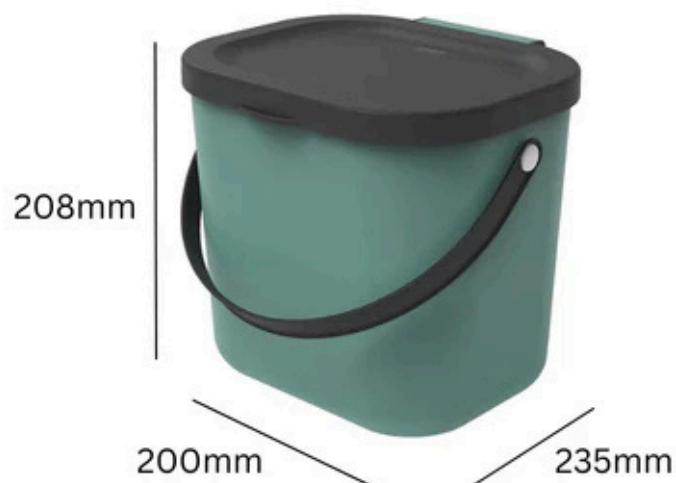

ALBULA KITCHEN CADDY

6L

6L

Capacity

Durable recyclable plastic

25L Option also available

TECHNICAL SPECIFICATIONS

ALBULA KITCHEN CADDY

6L

FEATURES

- A perfect choice for the kitchen countertop to collect food waste, the lid opens fully to allow you to peel carrots/potatoes etc directly over the receptacle, the bin comes incorporated with a comfortable carrying handle to allow the bucket to be moved easily.

Specifications

- Easy to clean with water and washing up liquid.
- Available in 6 colours.
- Durable recyclable plastic.
- Manufactured in Switzerland.
- Convenient carry handle.
- Can be stacked on top of the 25-litre bin.